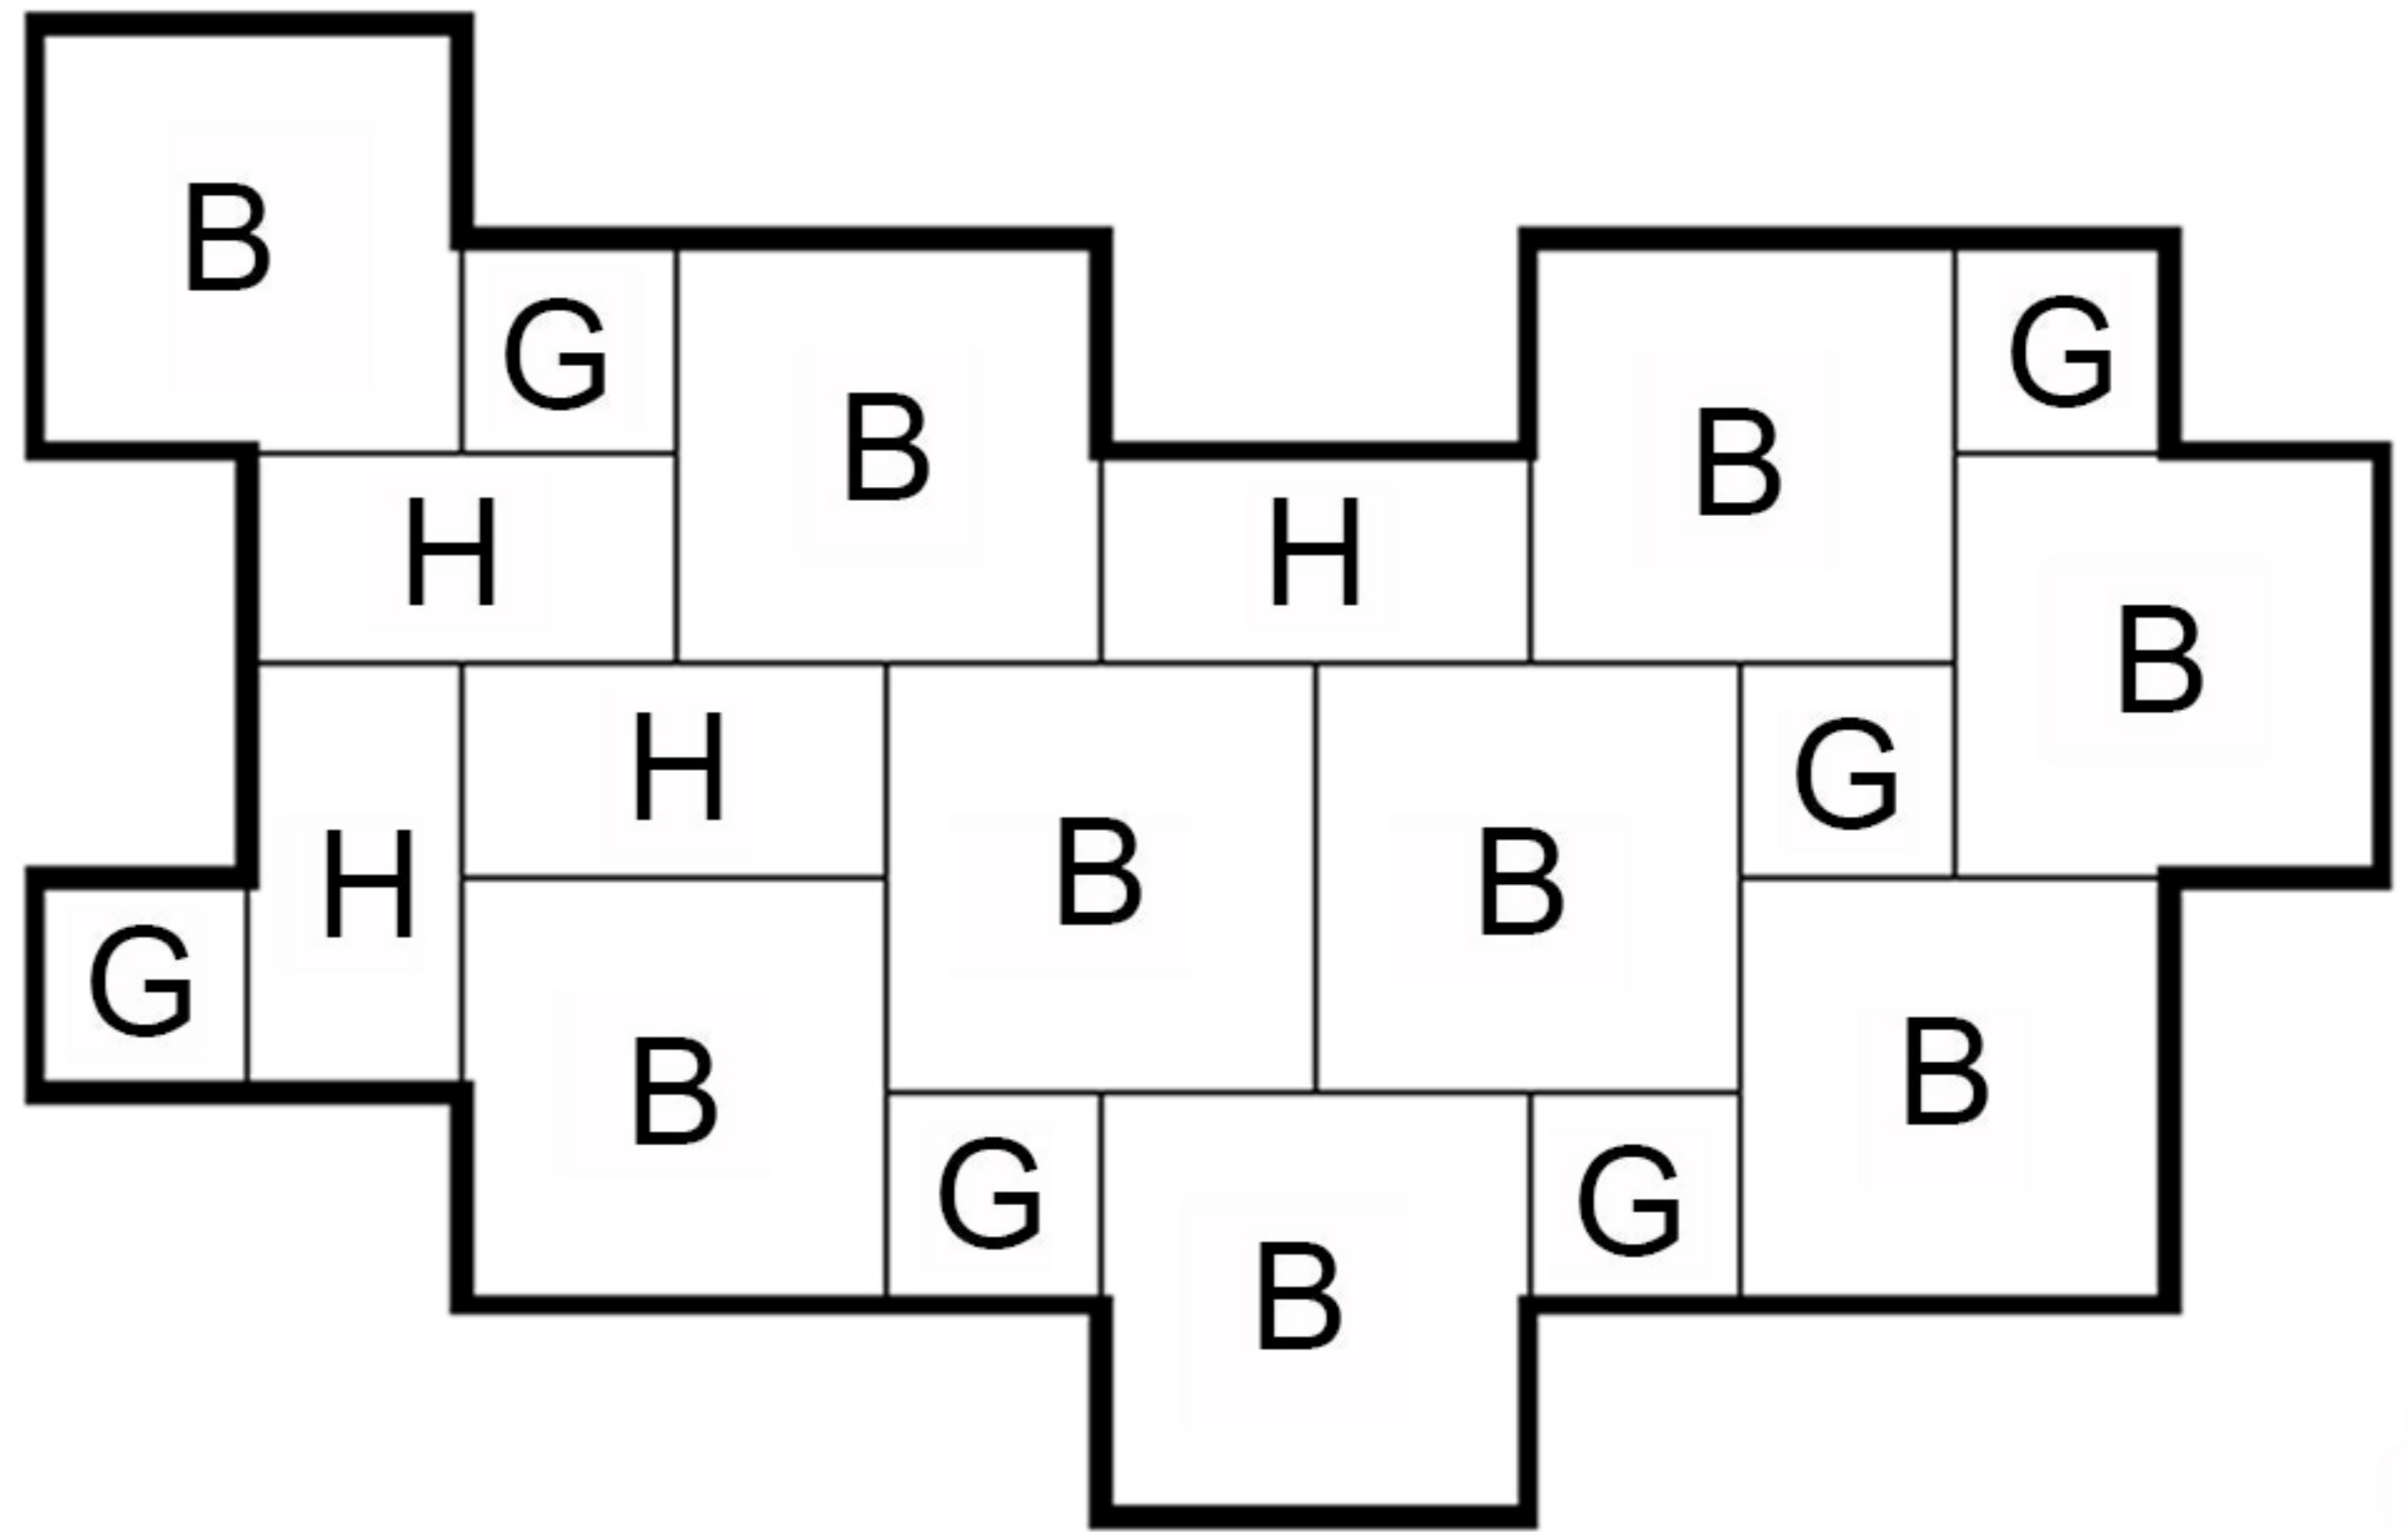

Canterbury Patio Pack Pattern

Pack Quantities :-

B - 9 No. 600x600mm

H - 8 No. 600x300mm

G - 8 No. 300x300mm

Repeatable pattern on right

Dimensions - 3.05m x 1.53m
(includes a nominal 10mm joint width)

Total Area - 4.68 sq m
(Excludes 2xG and 4xH
from full pack quantities)

All dimensions are approximate.

Pattern to the left shows how the above pattern repeats, it also shows how to square off the pattern using standard sizes.

All flag dimensions stated are nominal and joint widths are accounted for in any patio plan dimensions. Overall area coverage figures also include a nominal 10mm joint width. Depending on patterns and layouts joint widths may need to vary slightly to continue pattern lines through the patio. Brett Landscaping cannot be held responsible for any excess or shortfall of units resulting from these statistics.

Canterbury Patio Pack Patterns

Pack Quantities :-

B - 9 No. 600x600mm

H - 8 No. 600x300mm

G - 8 No. 300x300mm

Pack Area = 5.63 sq.m.

All dimensions are approximate.

Dimensions - 2.14m x 2.41m

(includes a nominal 10mm joint width)

Layout excludes 1 No. 600x600 unit

Dimensions - 1.22m x 4.58m (includes a nominal 10mm joint width)

Dimensions - 1.82m x 3.05m

(includes a nominal 10mm joint width)

Dimensions - 1.53m x 3.66m