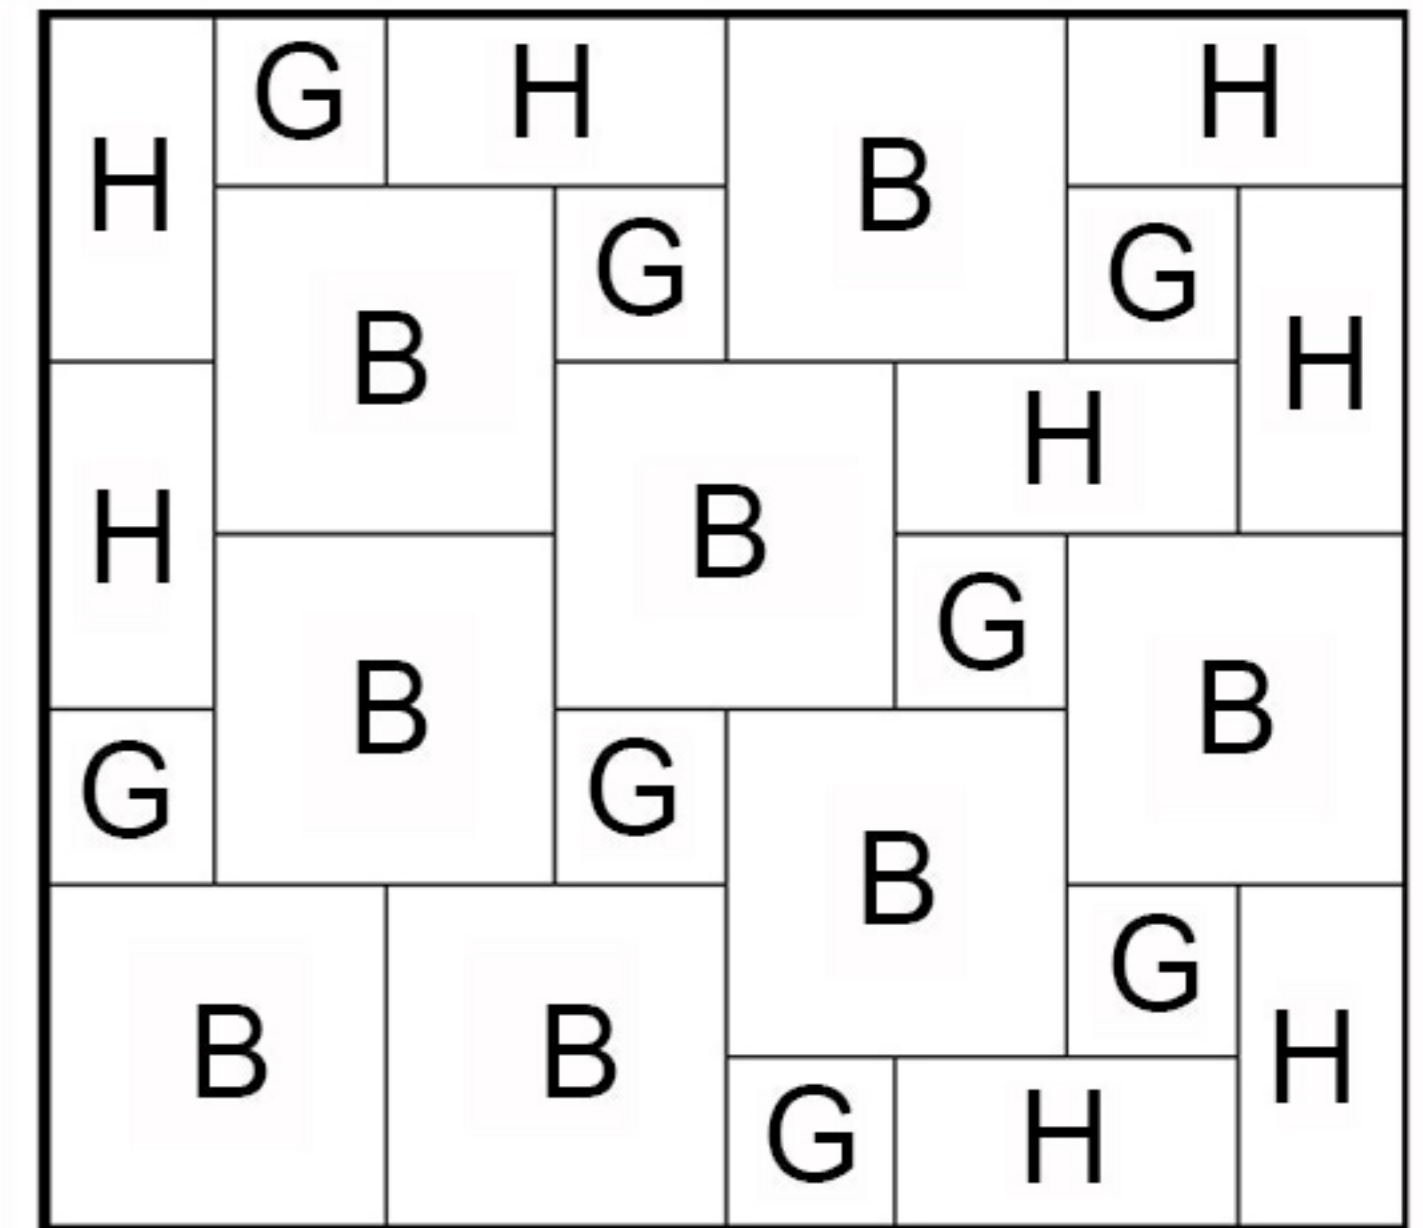

Canterbury Patio Pack Patterns

Pack Quantities :-

B - 9 No. 600x600mm

H - 8 No. 600x300mm

G - 8 No. 300x300mm

Pack Area = 5.63 sq.m.

All dimensions are approximate.

Dimensions - 2.14m x 2.41m

(includes a nominal 10mm joint width)

Layout excludes 1 No. 600x600 unit

Dimensions - 1.22m x 4.58m (includes a nominal 10mm joint width)