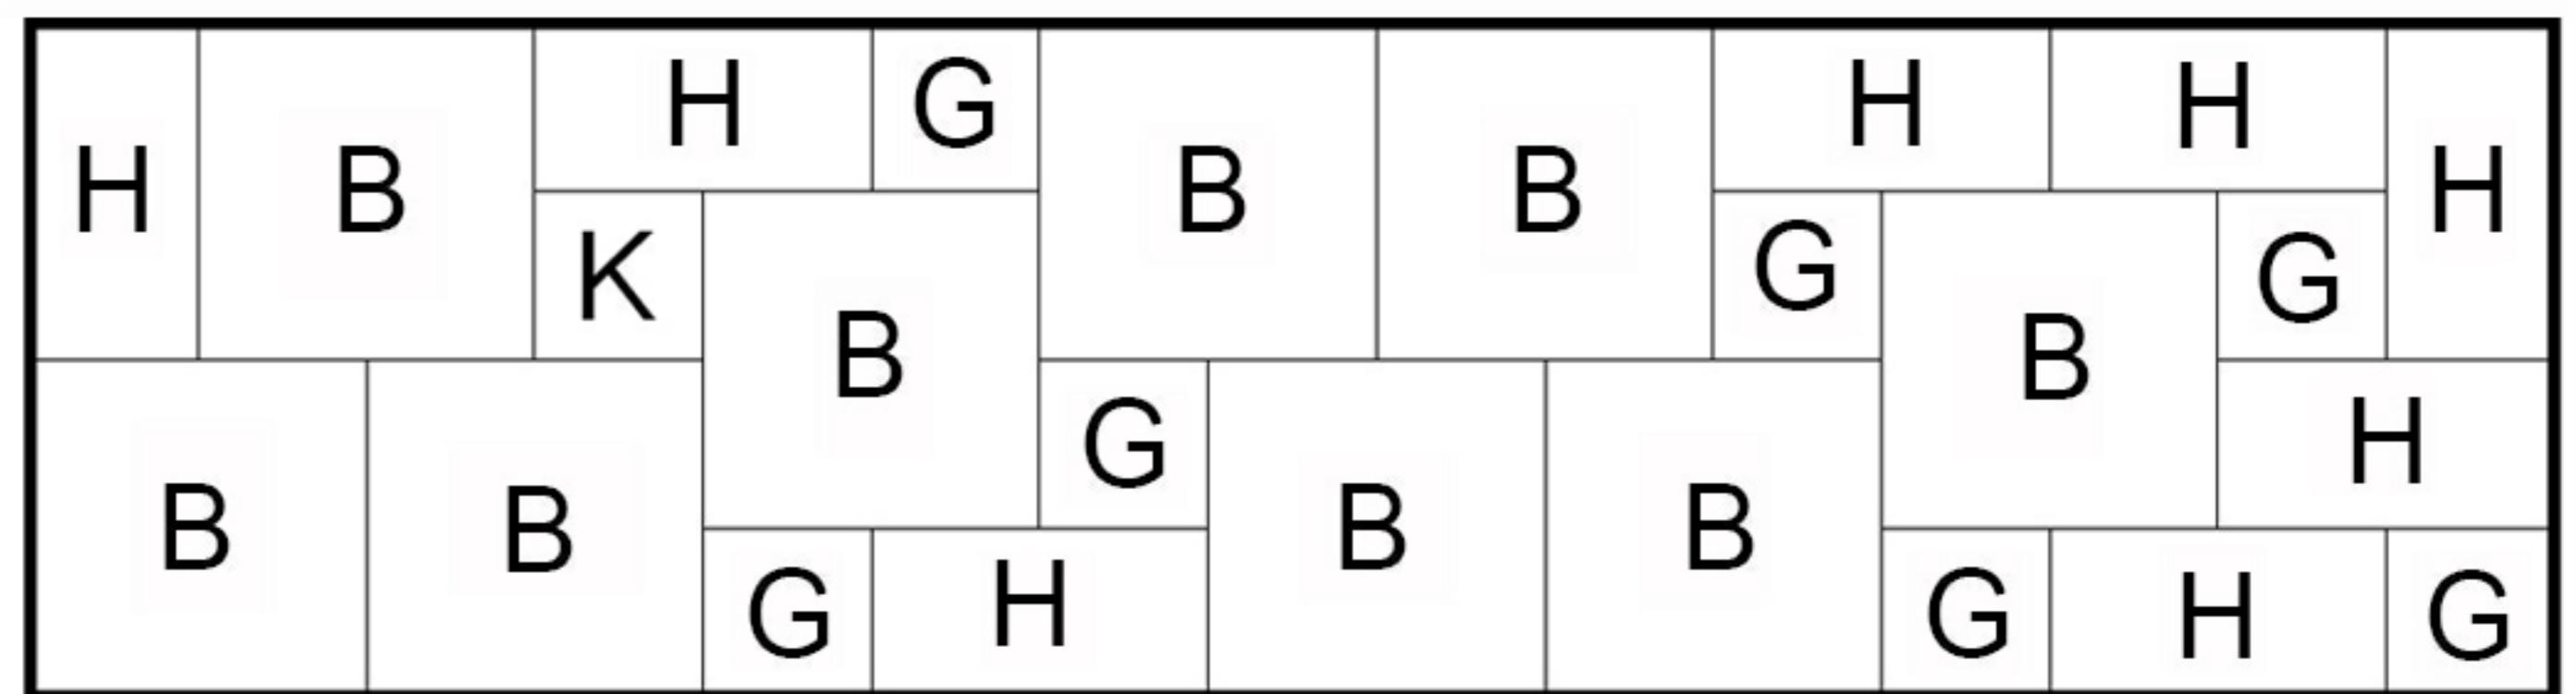

Canterbury Patio Pack Patterns

Pack Quantities :-

B - 9 No. 600x600mm

H - 8 No. 600x300mm

G - 8 No. 300x300mm

Pack Area = 5.63 sq.m.

All dimensions are approximate.

Dimensions - 2.14m x 2.41m

(includes a nominal 10mm joint width)

Layout excludes 1 No. 600x600 unit

Dimensions - 1.22m x 4.58m (includes a nominal 10mm joint width)

Dimensions - 1.82m x 3.05m

(includes a nominal 10mm joint width)

Dimensions - 1.53m x 3.66m

(includes a nominal 10mm joint width)

All flag dimensions stated are nominal and joint widths are accounted for in any patio plan dimensions. Overall area coverage figures also include a nominal 10mm joint width. Depending on patterns and layouts joint widths may need to vary slightly to continue pattern lines through the patio. Brett Landscaping cannot be held responsible for any excess or shortfall of units resulting from these statistics.