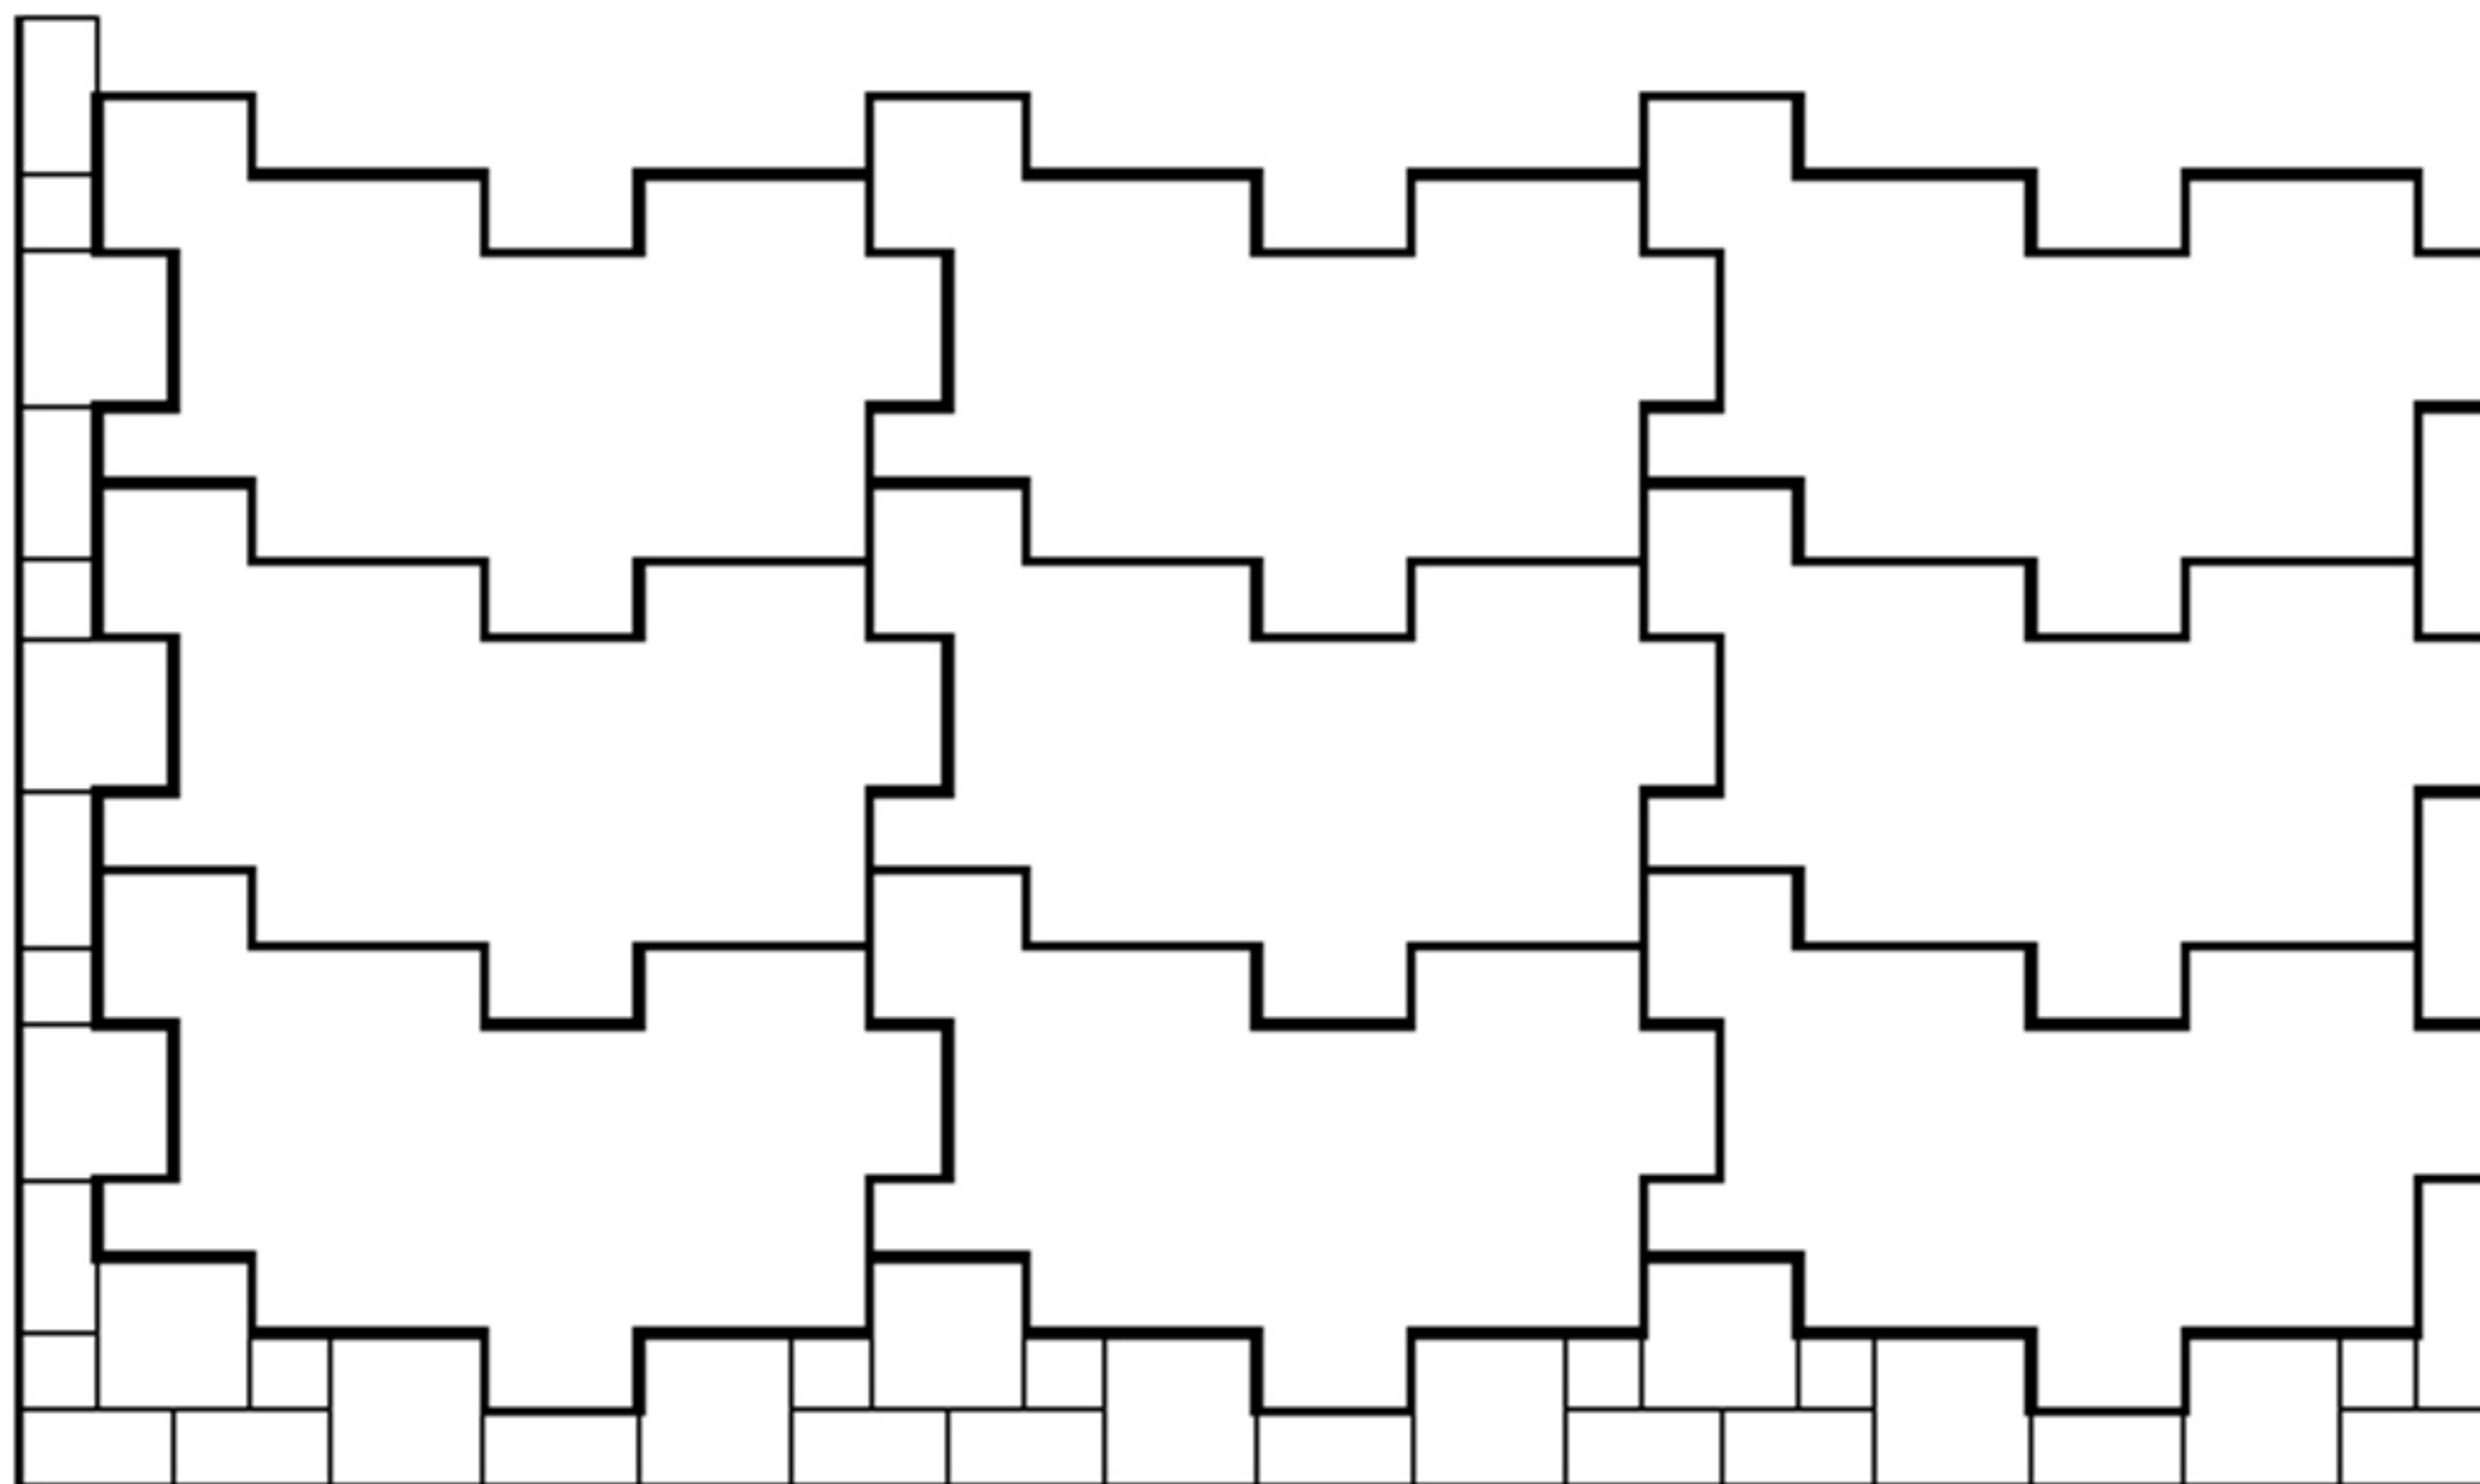

Canterbury Patio Pack Pattern

Pack Quantities :-

B - 9 No. 600x600mm

H - 8 No. 600x300mm

G - 8 No. 300x300mm

Repeatable pattern on right

Dimensions - 3.05m x 1.53m
(includes a nominal 10mm joint width)

Total Area - 4.68 sq m
(Excludes 2xG and 4xH
from full pack quantities)

All dimensions are approximate.

Pattern to the left shows how the above pattern repeats, it also shows how to square off the pattern using standard sizes.

All flag dimensions stated are nominal and joint widths are accounted for in any patio plan dimensions. Overall area coverage figures also include a nominal 10mm joint width. Depending on patterns and layouts joint widths may need to vary slightly to continue pattern lines through the patio. Brett Landscaping cannot be held responsible for any excess or shortfall of units resulting from these statistics.

Canterbury Patio Pack Patterns

Pack Quantities :-

B - 9 No. 600x600mm

H - 8 No. 600x300mm

G - 8 No. 300x300mm

Pack Area = 5.63 sq.m.

All dimensions are approximate.

Dimensions - 2.14m x 2.41m

(includes a nominal 10mm joint width)

Layout excludes 1 No. 600x600 unit

Dimensions - 1.22m x 4.58m (includes a nominal 10mm joint width)

Dimensions - 1.82m x 3.05m

(includes a nominal 10mm joint width)

Dimensions - 1.53m x 3.66m