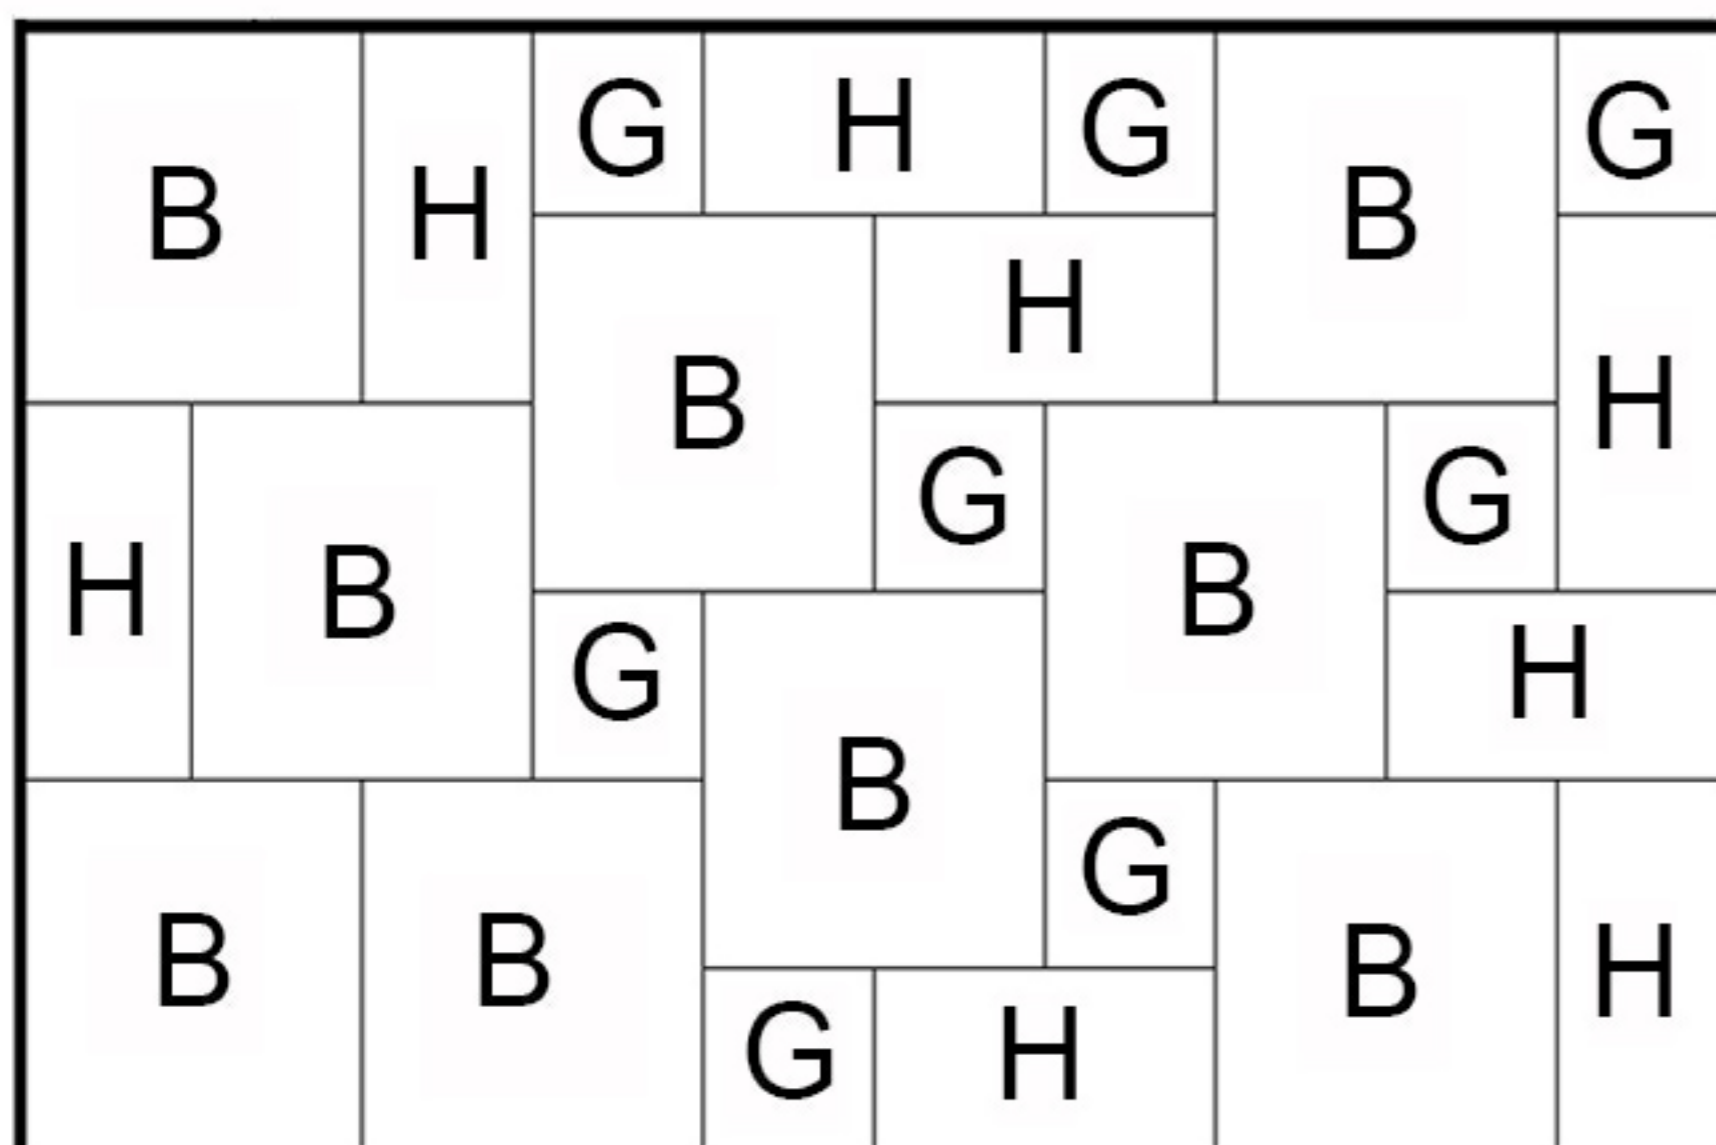

Dimensions - 1.82m x 3.05m

(includes a nominal 10mm joint width)