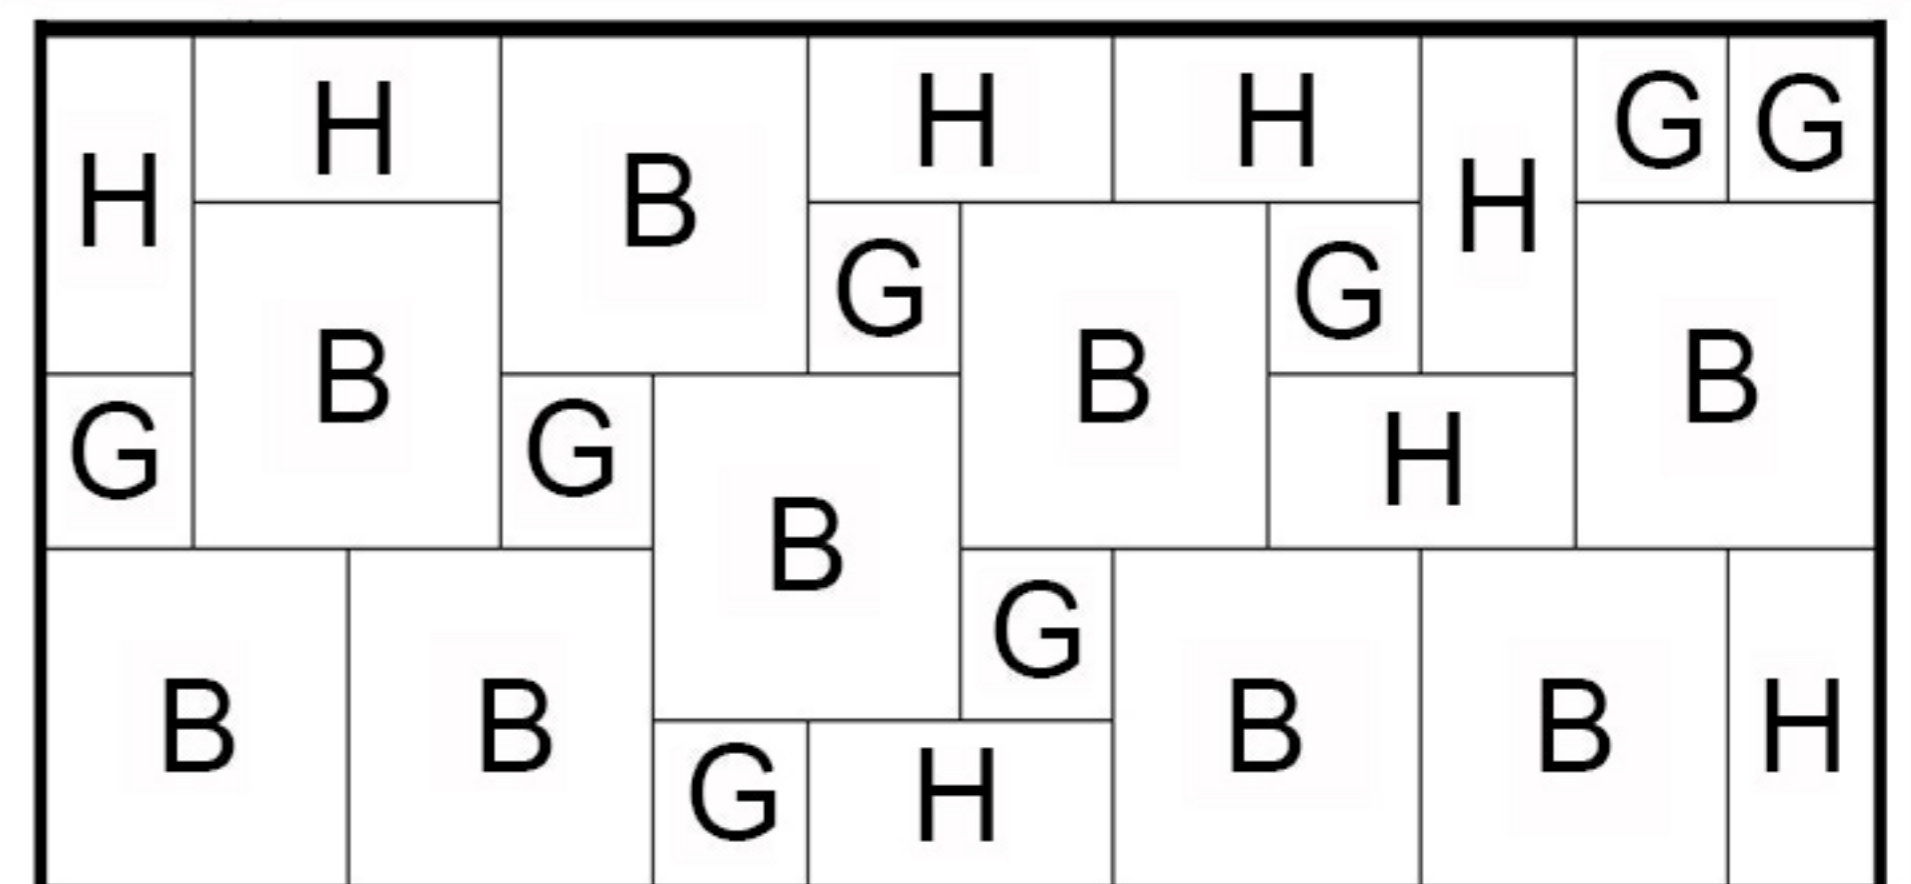

Dimensions - 1.53m x 3.66m

(includes a nominal 10mm joint width)